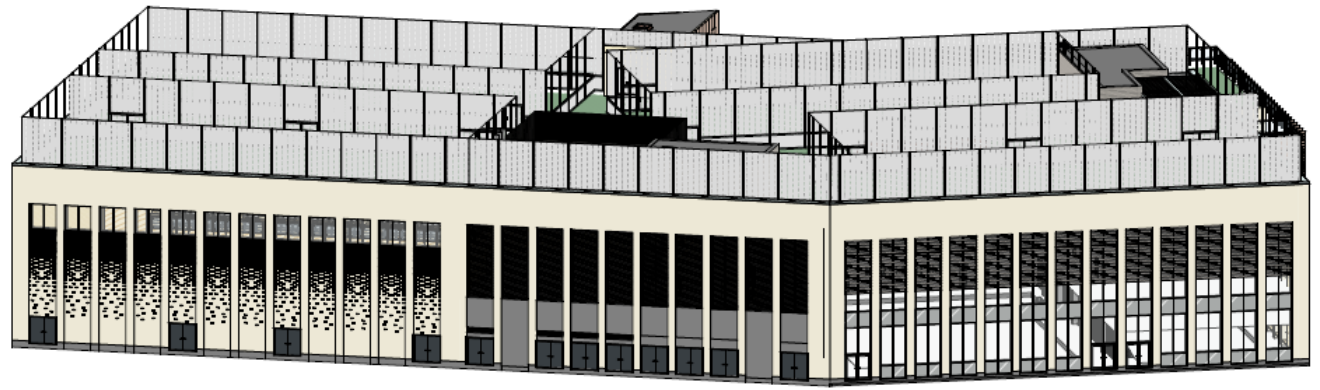

tenne
buse

Beech Tree
Cottage

Jannel

Meadow Croft

El Sub Sta

Mast

Coun

Elevation Key A
Scale - 1 : 200

Indicative 3D View

(21)0007
F

KEY PLAN - 1:500

Elevation Key F
Scale - 1 : 200

Proposed Elevation F
Scale - 1 : 100

Elevation Key C
Scale - 1 : 200

Proposed Elevation C
Scale - 1 : 100

Elevation Key B2
Scale - 1 : 200

Proposed Elevation B2
Scale - 1 : 100

KEY PLAN - 1:500

Indicative 3D View

KEY PLAN - 1:500

Elevation Key B1

Scale - 1 : 200

Proposed Elevation B1

Scale - 1 : 100

Indicative 3D View

KEY PLAN - 1:500

Proposed Elevation Key E

Scale - 1 : 200

Proposed Elevation E

Scale - 1 : 100

KEY PLAN - 1:500

Elevation Key D2