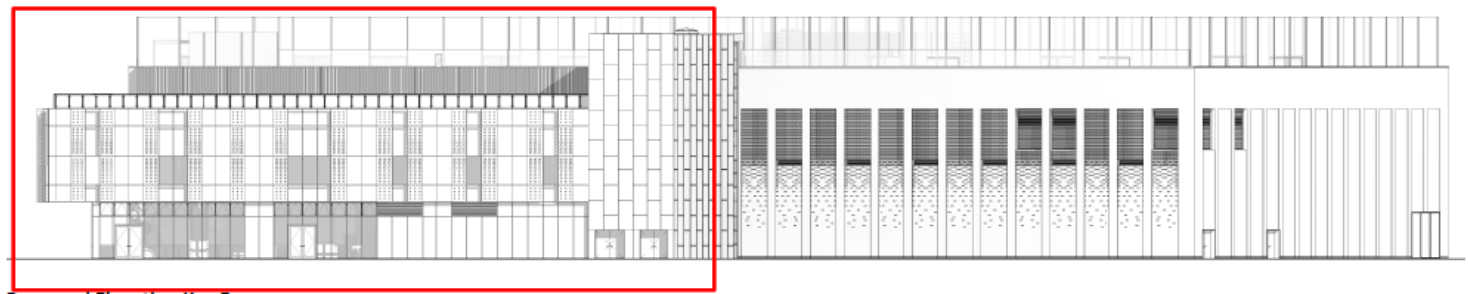

Indicative 3D View

(21)0007
F

KEY PLAN - 1:500

Elevation Key F
Scale - 1 : 200

Proposed Elevation F
Scale - 1 : 100

Elevation Key C
Scale - 1 : 200

Proposed Elevation C
Scale - 1 : 100

Elevation Key B2
Scale - 1 : 200

Proposed Elevation B2
Scale - 1 : 100

KEY PLAN - 1:500

Indicative 3D View

KEY PLAN - 1:500

Elevation Key B1

Scale - 1 : 200

Proposed Elevation B1

Scale - 1 : 100

Indicative 3D View

KEY PLAN - 1:500

Proposed Elevation Key E

Scale - 1 : 200

Proposed Elevation E

Scale - 1 : 100

KEY PLAN - 1:500

Elevation Key D2