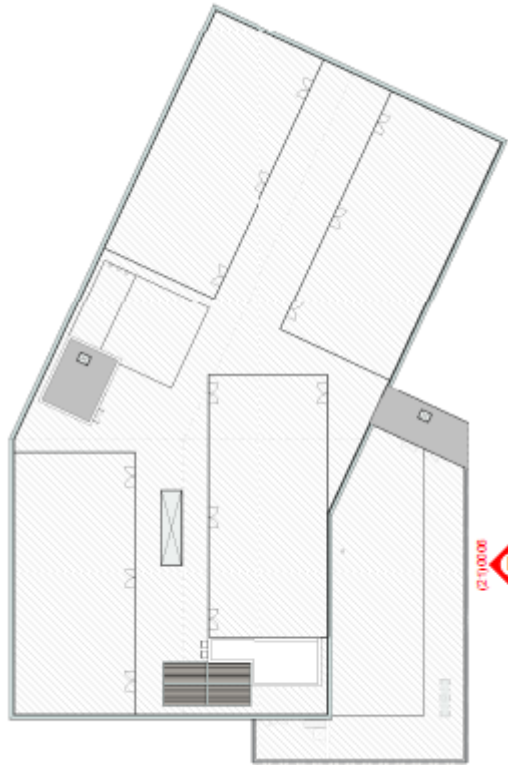

Indicative 3D View

(21)0007
F

KEY PLAN - 1:500

Elevation Key F
Scale - 1 : 200

Proposed Elevation F
Scale - 1 : 100

Elevation Key C
Scale - 1 : 200

Proposed Elevation C
Scale - 1 : 100

Elevation Key B2
Scale - 1 : 200

Proposed Elevation B2
Scale - 1 : 100

KEY PLAN - 1:500

Indicative 3D View

KEY PLAN - 1:500

Elevation Key B1

Scale - 1 : 200

Proposed Elevation B1

Scale - 1 : 100

Indicative 3D View

KEY PLAN - 1:500

Proposed Elevation Key E

Scale - 1 : 200

Proposed Elevation E

Scale - 1 : 100

KEY PLAN - 1:500

Elevation Key D2