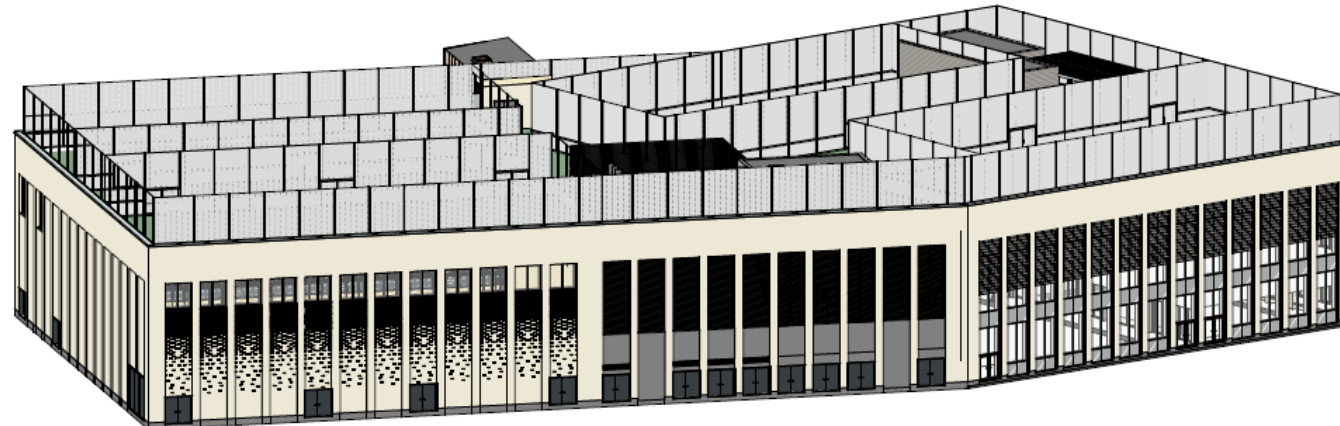

Indicative 3D View

(21)0007
F

KEY PLAN - 1:500

Elevation Key F
Scale - 1 : 200

Proposed Elevation F
Scale - 1 : 100

Elevation Key C
Scale - 1 : 200

Proposed Elevation C
Scale - 1 : 100

Elevation Key B2
Scale - 1 : 200

Proposed Elevation B2
Scale - 1 : 100

KEY PLAN - 1:500

Indicative 3D View

KEY PLAN - 1:500

Elevation Key B1

Scale - 1 : 200

Proposed Elevation B1

Scale - 1 : 100

Indicative 3D View

KEY PLAN - 1:500

Proposed Elevation Key E

Scale - 1 : 200

Proposed Elevation E

Scale - 1 : 100

KEY PLAN - 1:500

Elevation Key D2