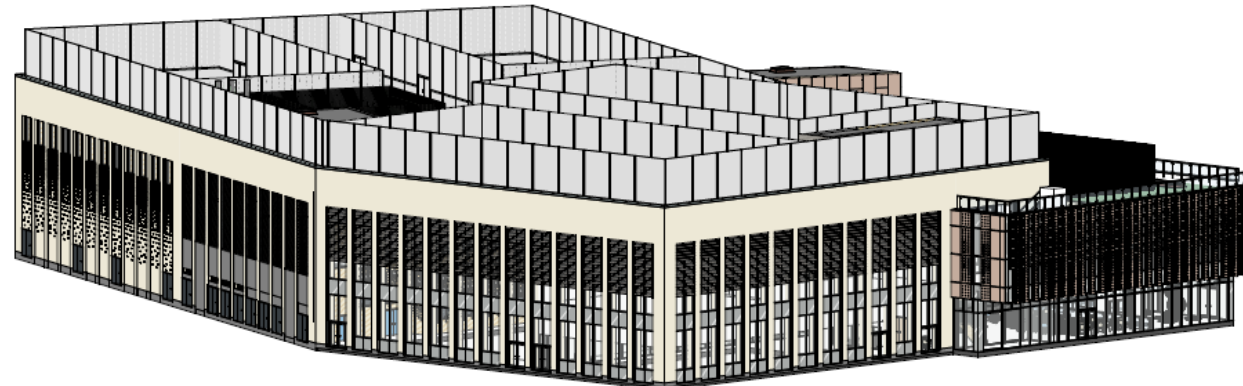

tenne
buse

Beech Tree
Cottage

Jannel

Meadow Croft

El Sub Sta

Mast

Coun

Elevation Key A
Scale - 1 : 200

Indicative 3D View

(21)0007
F

KEY PLAN - 1:500

Elevation Key F
Scale - 1 : 200

Proposed Elevation F
Scale - 1 : 100

Elevation Key C
Scale - 1 : 200

Proposed Elevation C
Scale - 1 : 100

Elevation Key B2
Scale - 1 : 200

Proposed Elevation B2
Scale - 1 : 100

KEY PLAN - 1:500

Indicative 3D View

KEY PLAN - 1:500

Elevation Key B1

Scale - 1 : 200

Proposed Elevation B1

Scale - 1 : 100

Indicative 3D View

KEY PLAN - 1:500

Proposed Elevation Key E

Scale - 1 : 200

Proposed Elevation E

Scale - 1 : 100

KEY PLAN - 1:500

Elevation Key D2