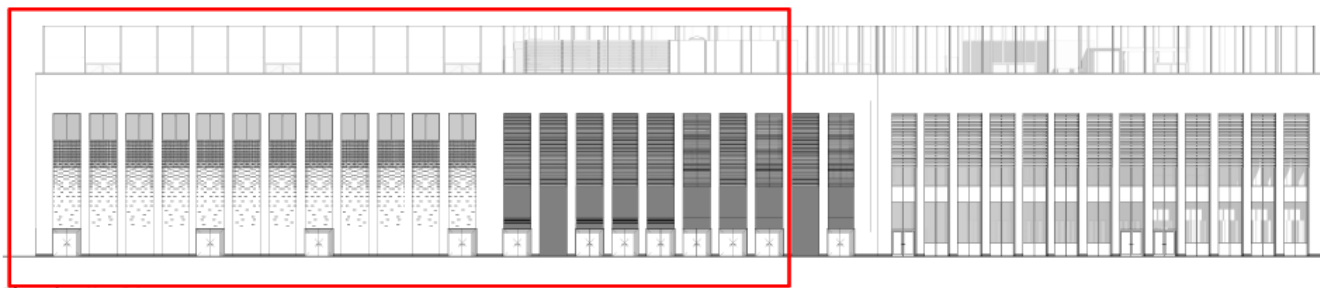

Indicative 3D View

(21)0007
F

KEY PLAN - 1:500

Elevation Key F
Scale - 1 : 200

Proposed Elevation F
Scale - 1 : 100

Elevation Key C
Scale - 1 : 200

Proposed Elevation C
Scale - 1 : 100

Elevation Key B2
Scale - 1 : 200

Proposed Elevation B2
Scale - 1 : 100

KEY PLAN - 1:500

Indicative 3D View

KEY PLAN - 1:500

Elevation Key B1

Scale - 1 : 200

Proposed Elevation B1

Scale - 1 : 100

Indicative 3D View

KEY PLAN - 1:500

Proposed Elevation Key E

Scale - 1 : 200

Proposed Elevation E

Scale - 1 : 100

KEY PLAN - 1:500

Elevation Key D2