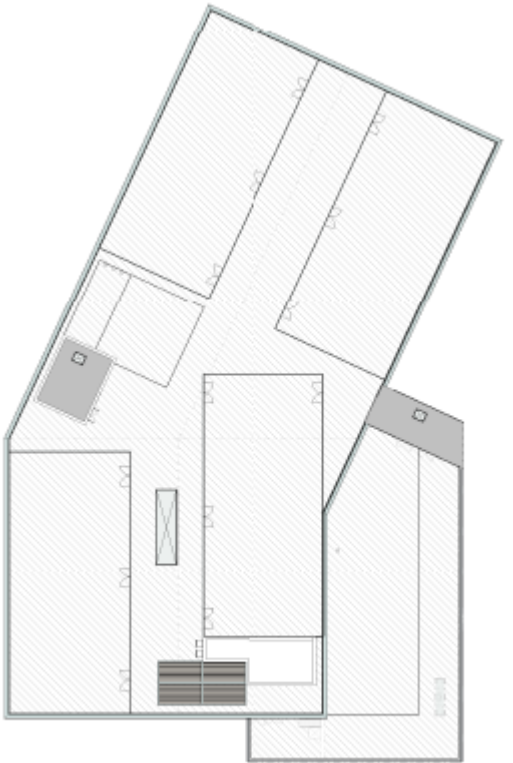

tenne
buse

Beech Tree
Cottage

Jannel

Meadow Croft

El Sub Sta

Mast

Coun

Elevation Key A
Scale - 1 : 200

Indicative 3D View

(21)0007
F

KEY PLAN - 1:500

Elevation Key F
Scale - 1 : 200

Proposed Elevation F
Scale - 1 : 100

Elevation Key C
Scale - 1 : 200

Proposed Elevation C
Scale - 1 : 100

Elevation Key B2
Scale - 1 : 200

Proposed Elevation B2
Scale - 1 : 100

KEY PLAN - 1:500

Indicative 3D View

KEY PLAN - 1:500

Elevation Key B1

Scale - 1 : 200

Proposed Elevation B1

Scale - 1 : 100