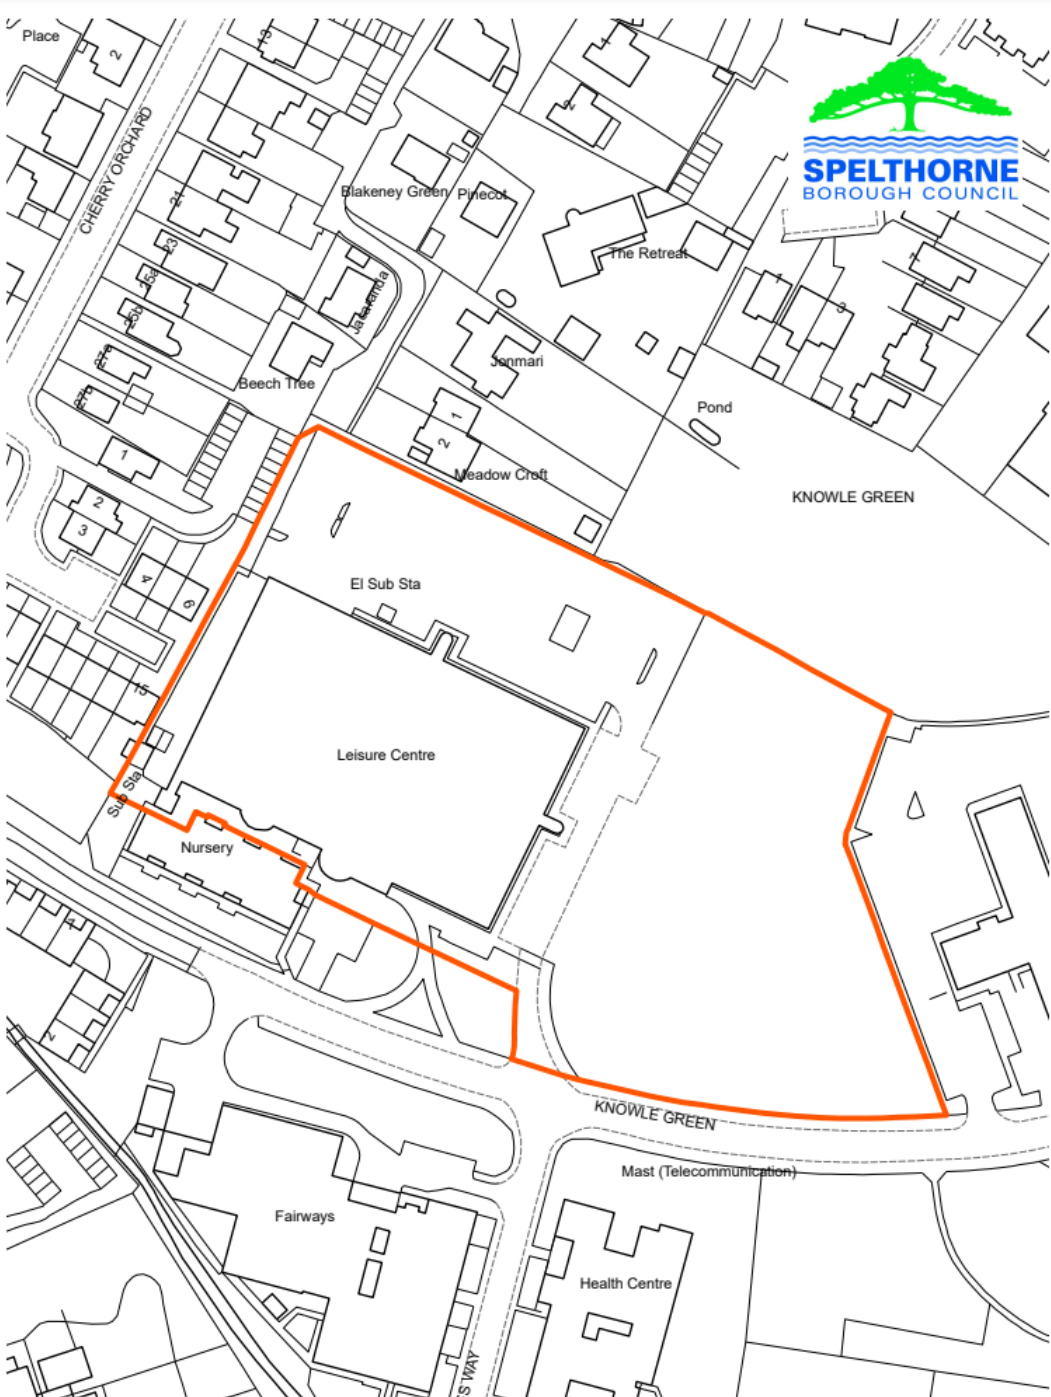

20/01486/FUL

Spelthorne Leisure Centre, Knowle Green, Staines upon Thames

20/01486/FUL Spelthorne Leisure Centre And Open Space To The East,

20/01486/FUL Spelthorne Leisure Centre And Open Space To The East,

KNOWLE GREEN

Existing Leisure Centre

Nursery

KNOWLE GREEN

Farways
(Day Centre)

Staines Preparatory
School

BROADACRE

The Beeches

tenne
buse

Beech Tree
Cottage

Jannel

Meadow Croft

El Sub Sta

Mast

Coun

Elevation Key A
Scale - 1 : 200

Indicative 3D View

(21)0007
F

KEY PLAN - 1:500

Elevation Key F
Scale - 1 : 200

Proposed Elevation F
Scale - 1 : 100

Elevation Key C
Scale - 1 : 200

Proposed Elevation C
Scale - 1 : 100

Elevation Key B2
Scale - 1 : 200