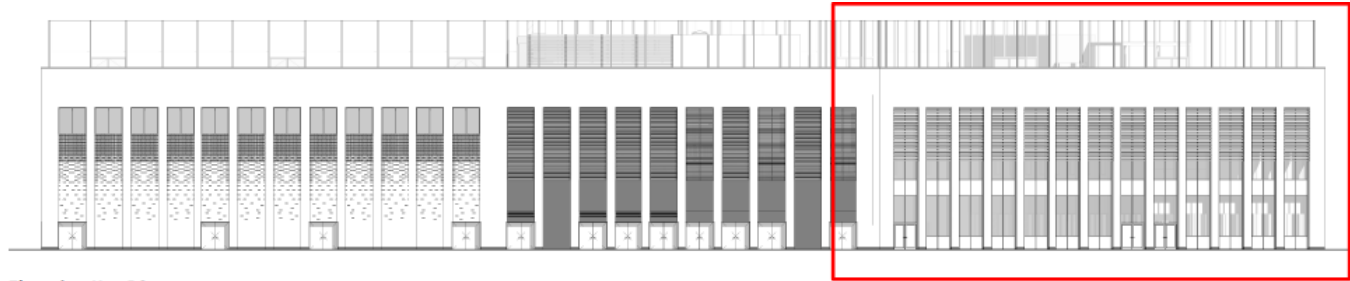

Indicative 3D View

(21)0007
F

KEY PLAN - 1:500

Elevation Key F
Scale - 1 : 200

Proposed Elevation F
Scale - 1 : 100

Elevation Key C
Scale - 1 : 200

Proposed Elevation C
Scale - 1 : 100

Elevation Key B2
Scale - 1 : 200

Proposed Elevation B2
Scale - 1 : 100

KEY PLAN - 1:500

Indicative 3D View

KEY PLAN - 1:500

Elevation Key B1

Scale - 1 : 200

Proposed Elevation B1

Scale - 1 : 100

Indicative 3D View

KEY PLAN - 1:500

Proposed Elevation Key E

Scale - 1 : 200

Proposed Elevation E

Scale - 1 : 100

KEY PLAN - 1:500

Elevation Key D2