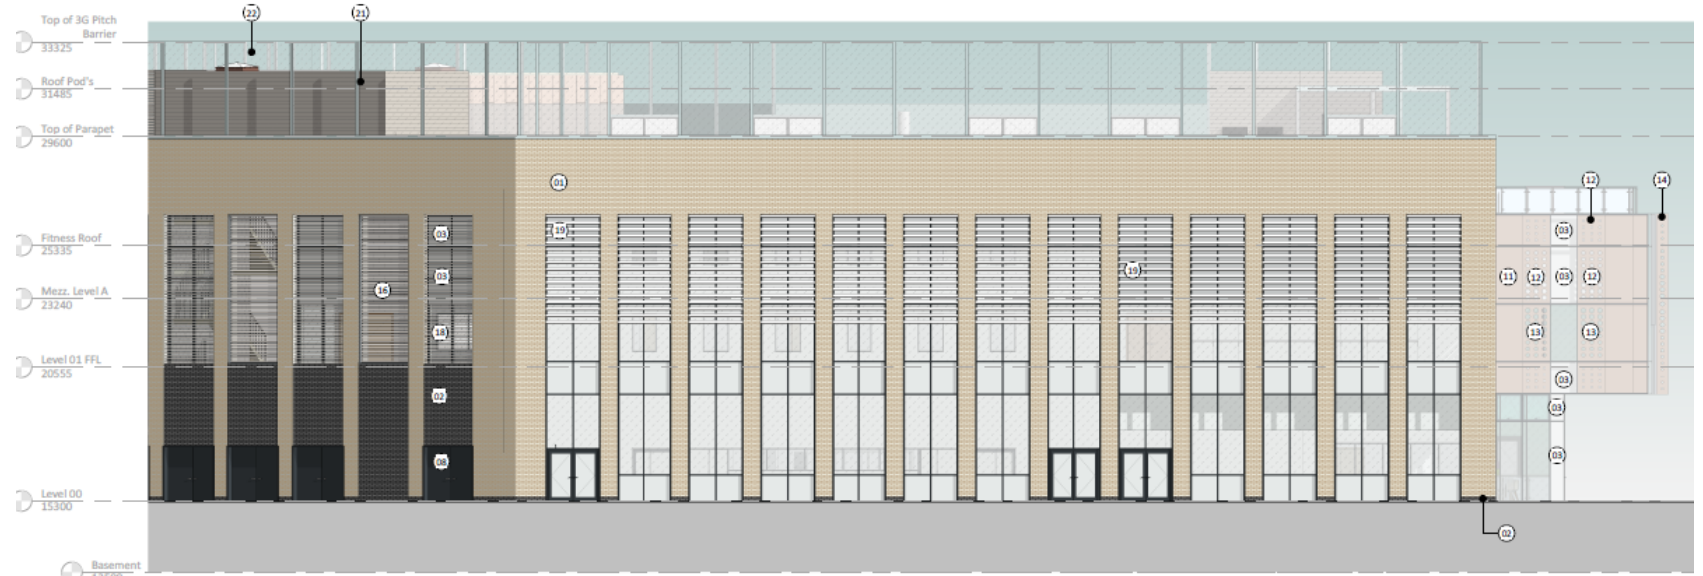

tenne
buse

Beech Tree
Cottage

Jannel

Meadow Croft

El Sub Sta

Mast

Coun

Elevation Key A
Scale - 1 : 200

Indicative 3D View

(21)0007
F

KEY PLAN - 1:500

Elevation Key F
Scale - 1 : 200

Proposed Elevation F
Scale - 1 : 100

Elevation Key C
Scale - 1 : 200

Proposed Elevation C
Scale - 1 : 100

Elevation Key B2
Scale - 1 : 200

Proposed Elevation B2
Scale - 1 : 100

KEY PLAN - 1:500

Indicative 3D View

KEY PLAN - 1:500

Elevation Key B1

Scale - 1 : 200

Proposed Elevation B1

Scale - 1 : 100

Indicative 3D View

KEY PLAN - 1:500

Proposed Elevation Key E

Scale - 1 : 200

Proposed Elevation E

Scale - 1 : 100

KEY PLAN - 1:500

Elevation Key D2