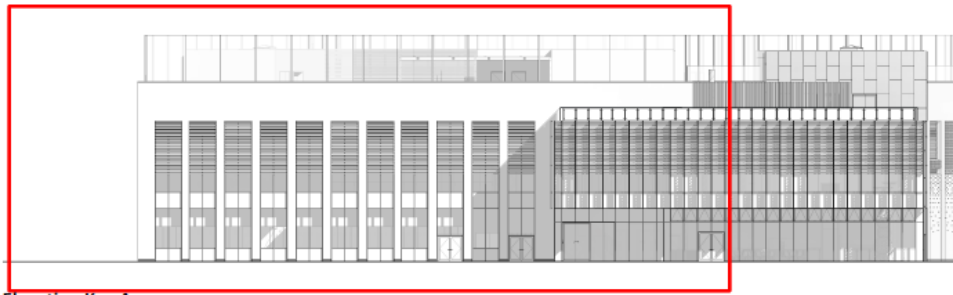

tenne
buse

Beech Tree
Cottage

Jannel

Meadow Croft

El Sub Sta

Mast

Coun

Elevation Key A
Scale - 1 : 200

Indicative 3D View

(21)0007
F

KEY PLAN - 1:500

Elevation Key F
Scale - 1 : 200

Proposed Elevation F
Scale - 1 : 100

Elevation Key C
Scale - 1 : 200

Proposed Elevation C
Scale - 1 : 100

Elevation Key B2
Scale - 1 : 200