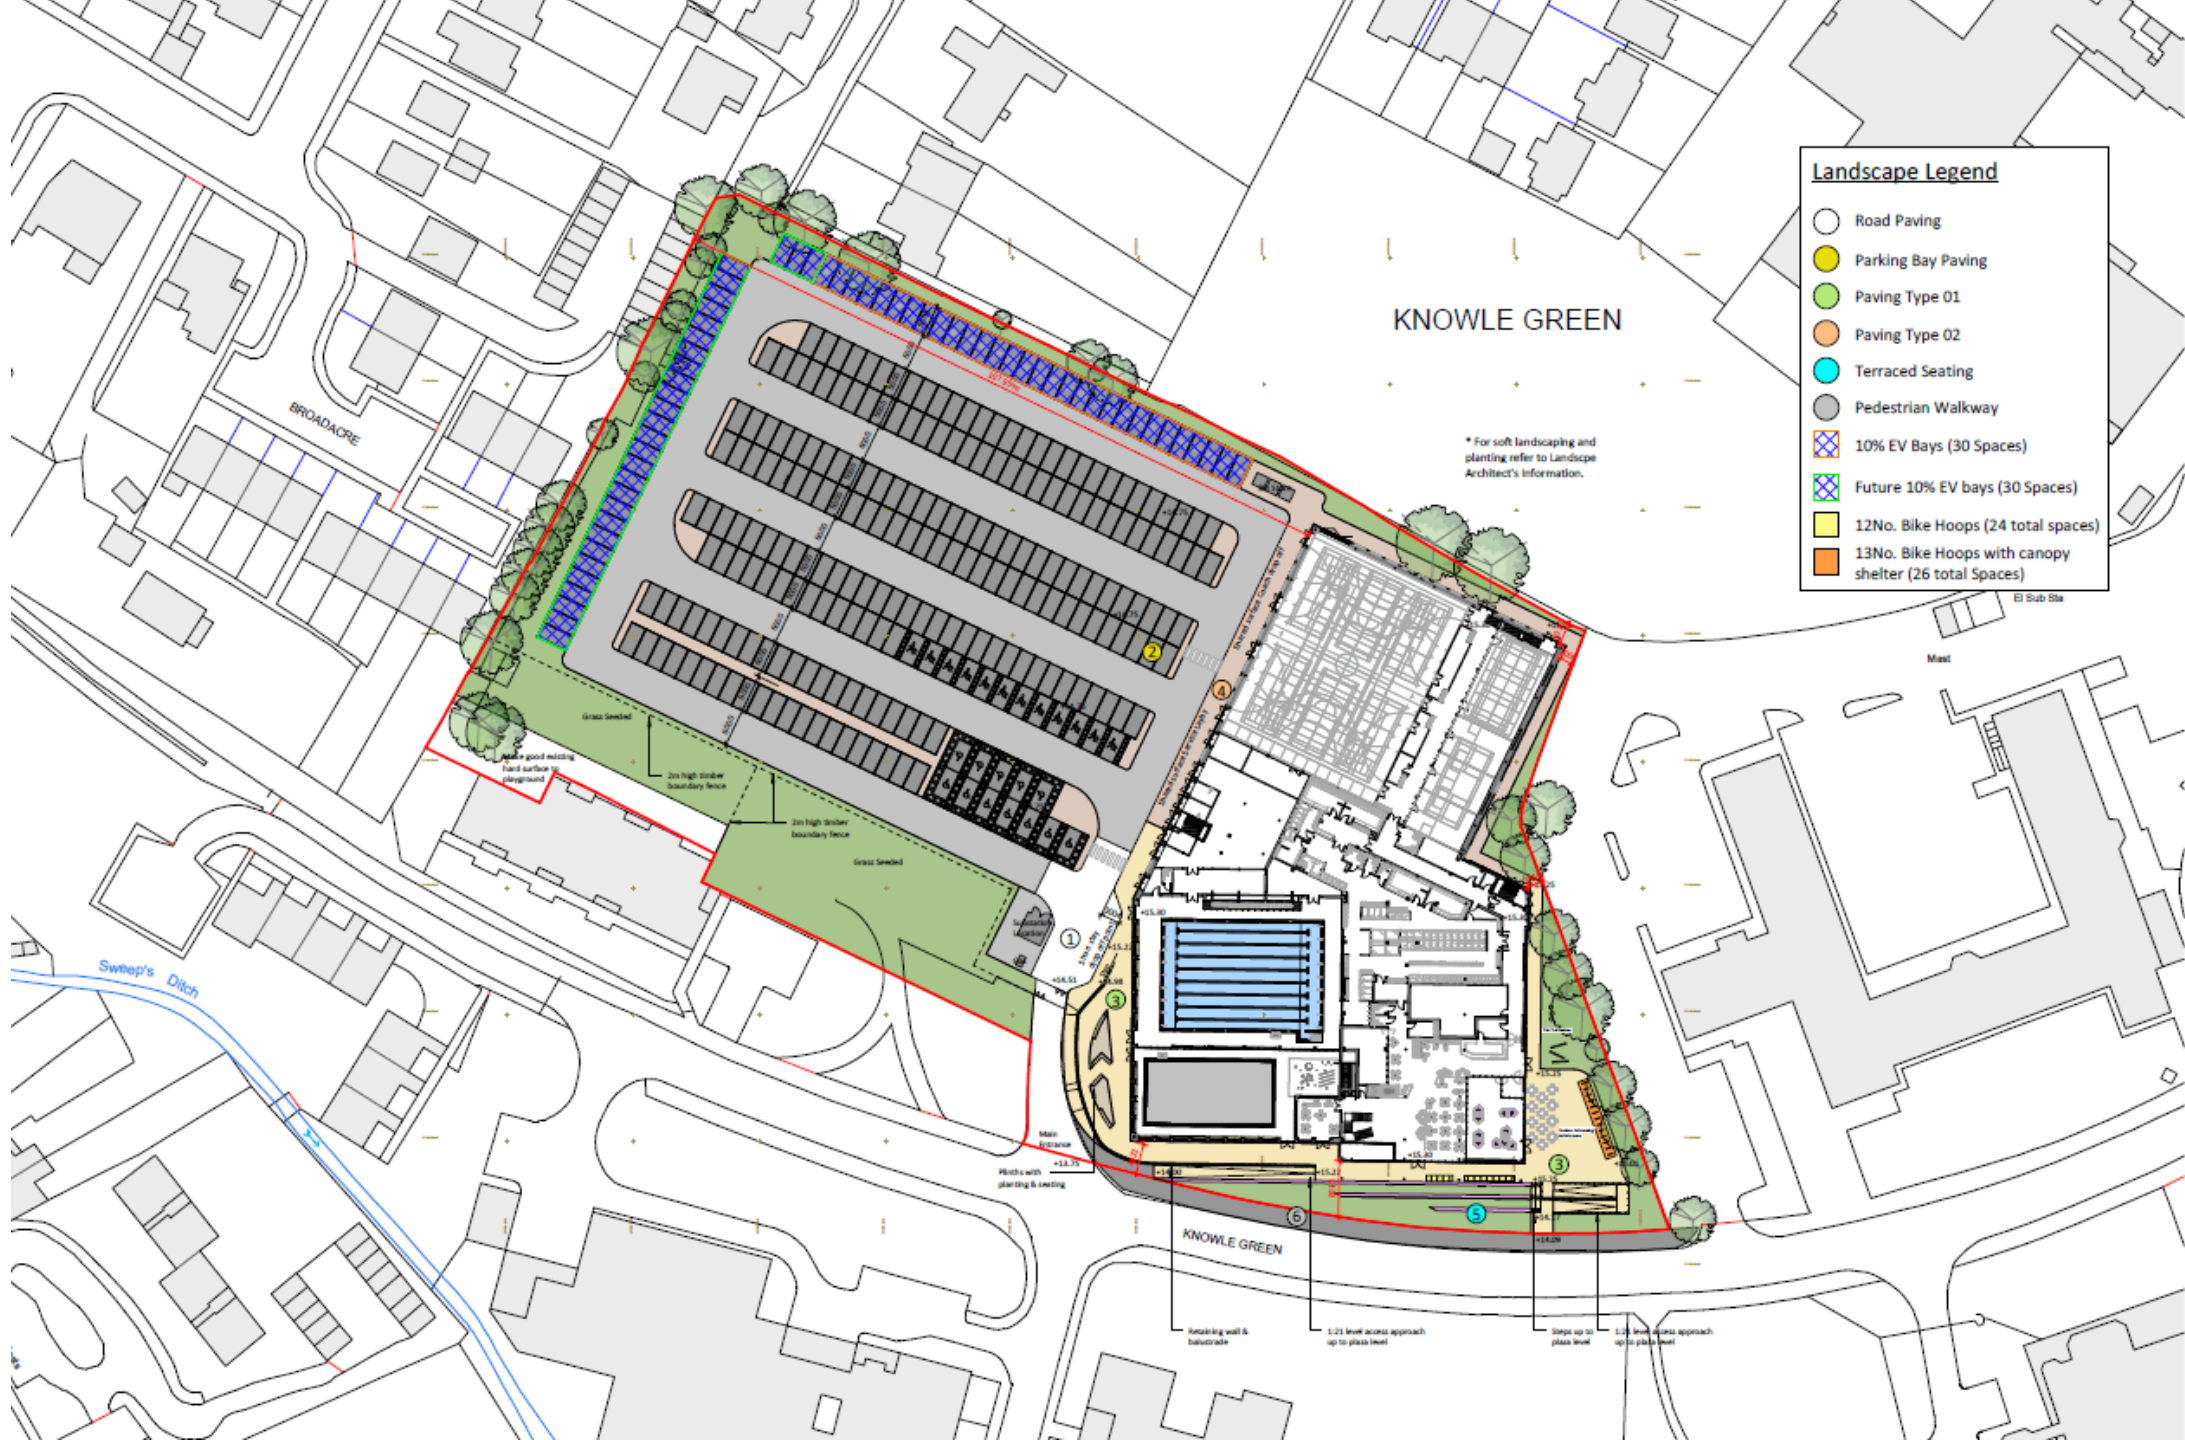

tenne
buse

Beech Tree
Cottage

Jannel

Meadow Croft

El Sub Sta

Mast

Coun

Elevation Key A
Scale - 1 : 200

Indicative 3D View

(21)0007
F

KEY PLAN - 1:500

Elevation Key F
Scale - 1 : 200

Proposed Elevation F
Scale - 1 : 100

Elevation Key C
Scale - 1 : 200

Proposed Elevation C
Scale - 1 : 100

Elevation Key B2
Scale - 1 : 200