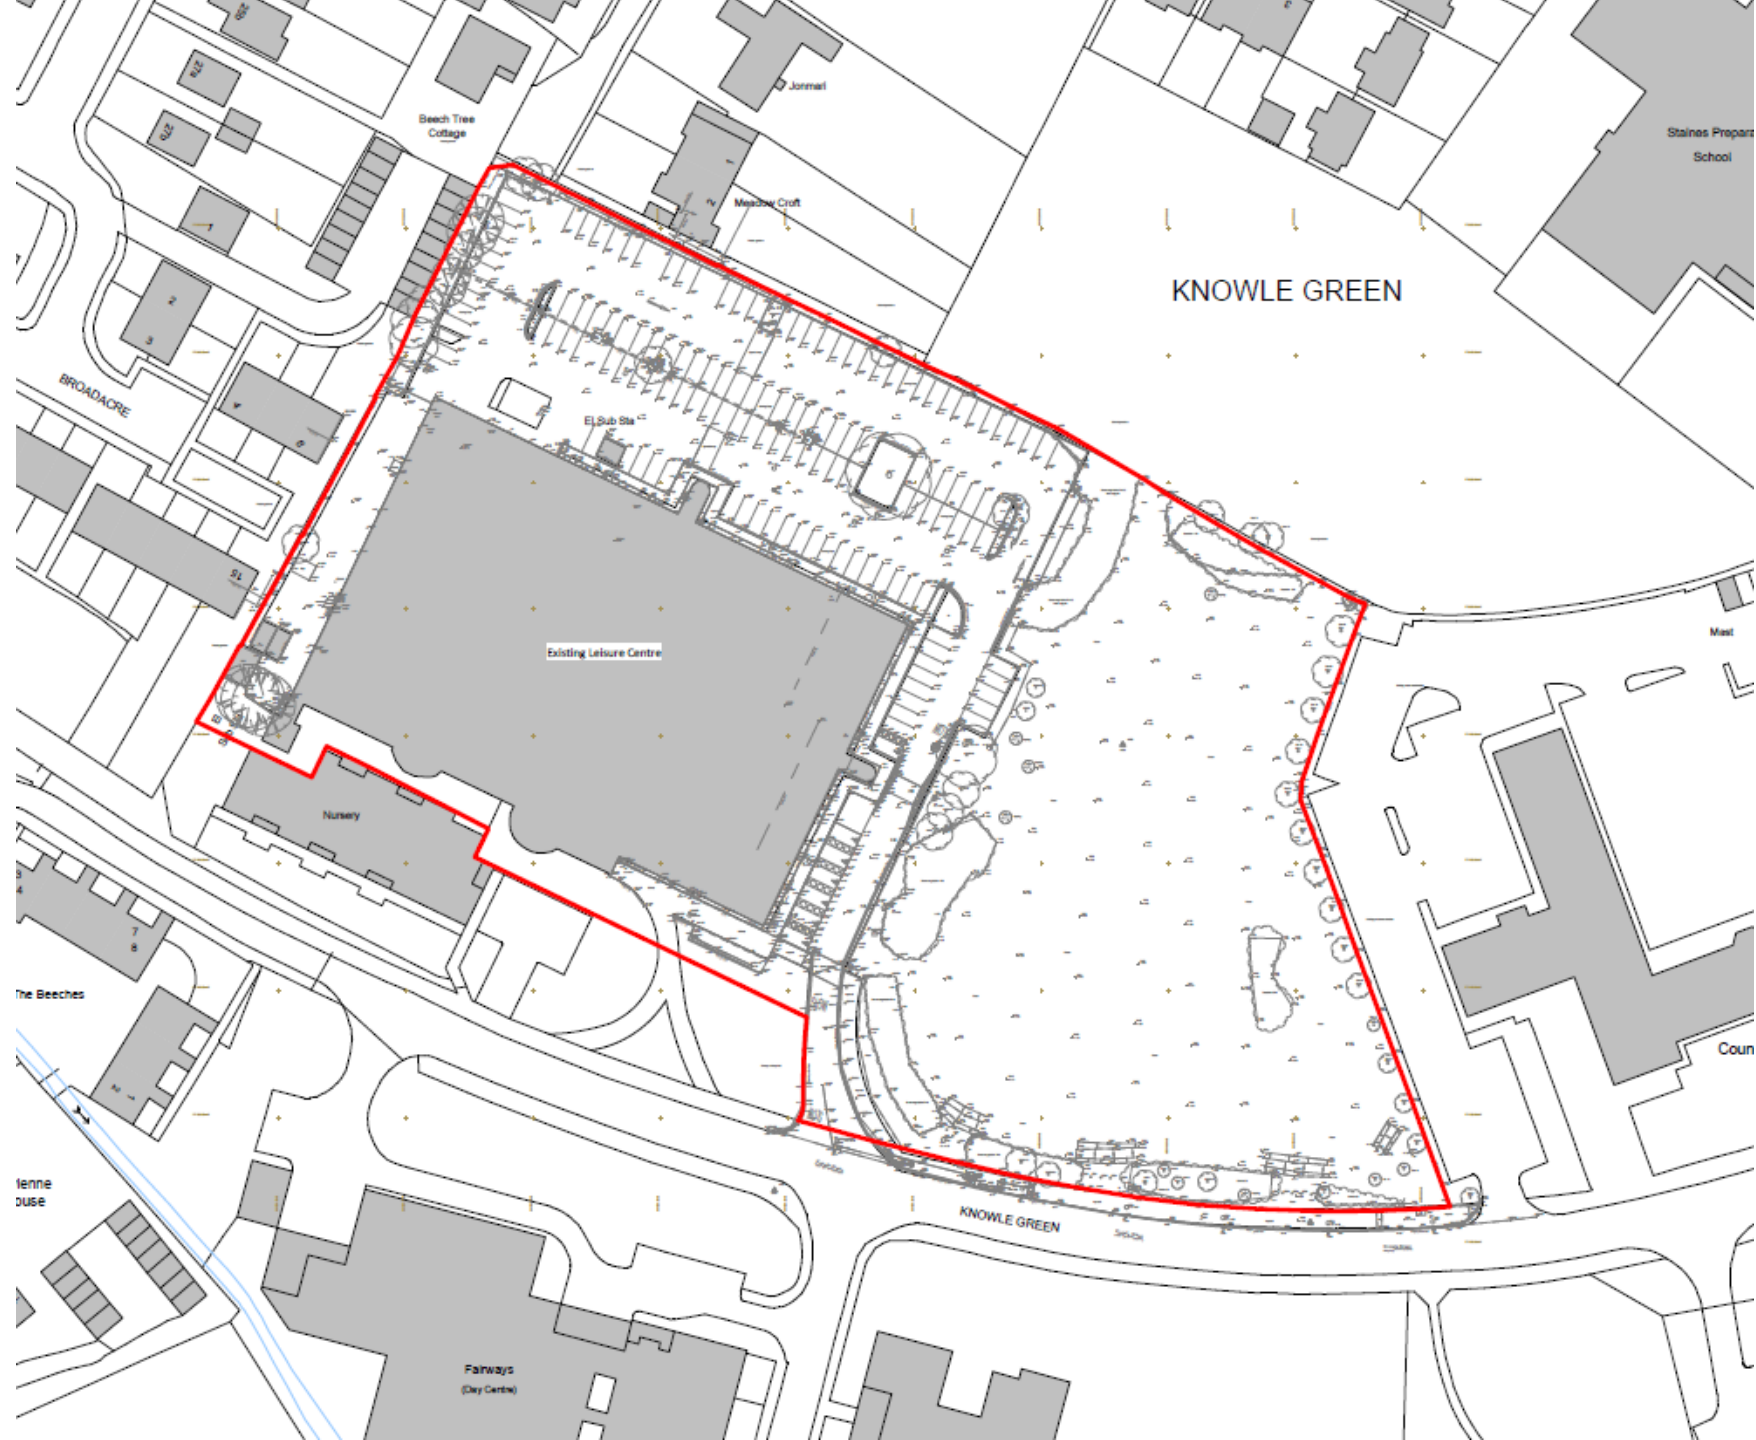

20/01486/FUL

Spelthorne Leisure Centre, Knowle Green, Staines upon Thames

20/01486/FUL Spelthorne Leisure Centre And Open Space To The East,

20/01486/FUL Spelthorne Leisure Centre And Open Space To The East,

KNOWLE GREEN

Existing Leisure Centre

Nursery

KNOWLE GREEN

Farways
(Day Centre)

Staines Preparatory
School

BROADACRE

The Beeches

tenne
buse

Beech Tree
Cottage

Jannel

Meadow Croft

El Sub Sta

Mast

Coun

Elevation Key A
Scale - 1 : 200

Indicative 3D View

(21)0007
F

KEY PLAN - 1:500

Elevation Key F
Scale - 1 : 200

Proposed Elevation F
Scale - 1 : 100

Elevation Key C
Scale - 1 : 200

Proposed Elevation C
Scale - 1 : 100

Elevation Key B2
Scale - 1 : 200