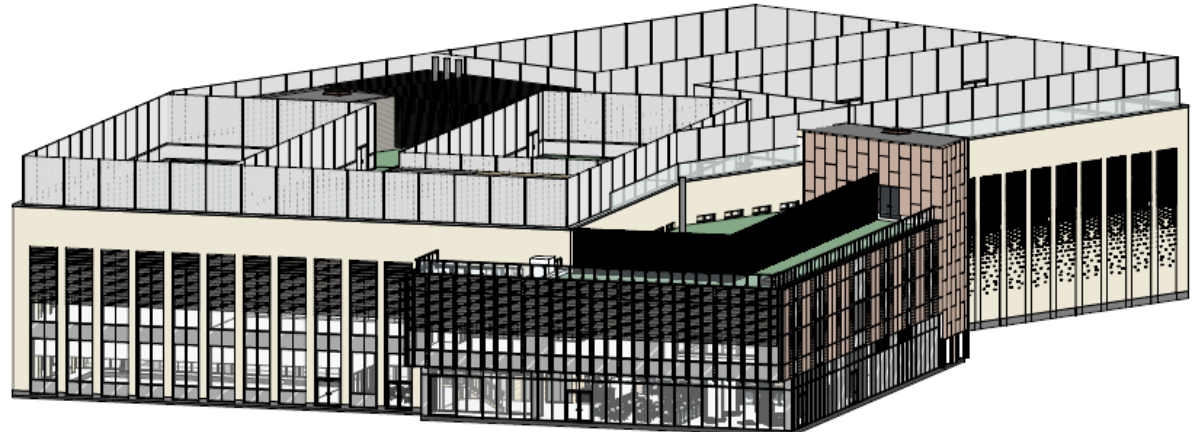

tenne
buse

Beech Tree
Cottage

Jannel

Meadow Croft

El Sub Sta

Mast

Coun

Elevation Key A
Scale - 1 : 200

Indicative 3D View

(21)0007
F

KEY PLAN - 1:500

Elevation Key F
Scale - 1 : 200

Proposed Elevation F
Scale - 1 : 100

Elevation Key C
Scale - 1 : 200

Proposed Elevation C
Scale - 1 : 100

Elevation Key B2
Scale - 1 : 200

Proposed Elevation B2
Scale - 1 : 100

KEY PLAN - 1:500

Indicative 3D View

KEY PLAN - 1:500

Elevation Key B1

Scale - 1 : 200

Proposed Elevation B1

Scale - 1 : 100

Indicative 3D View

KEY PLAN - 1:500

Proposed Elevation Key E

Scale - 1 : 200

Proposed Elevation E

Scale - 1 : 100

KEY PLAN - 1:500

Elevation Key D2