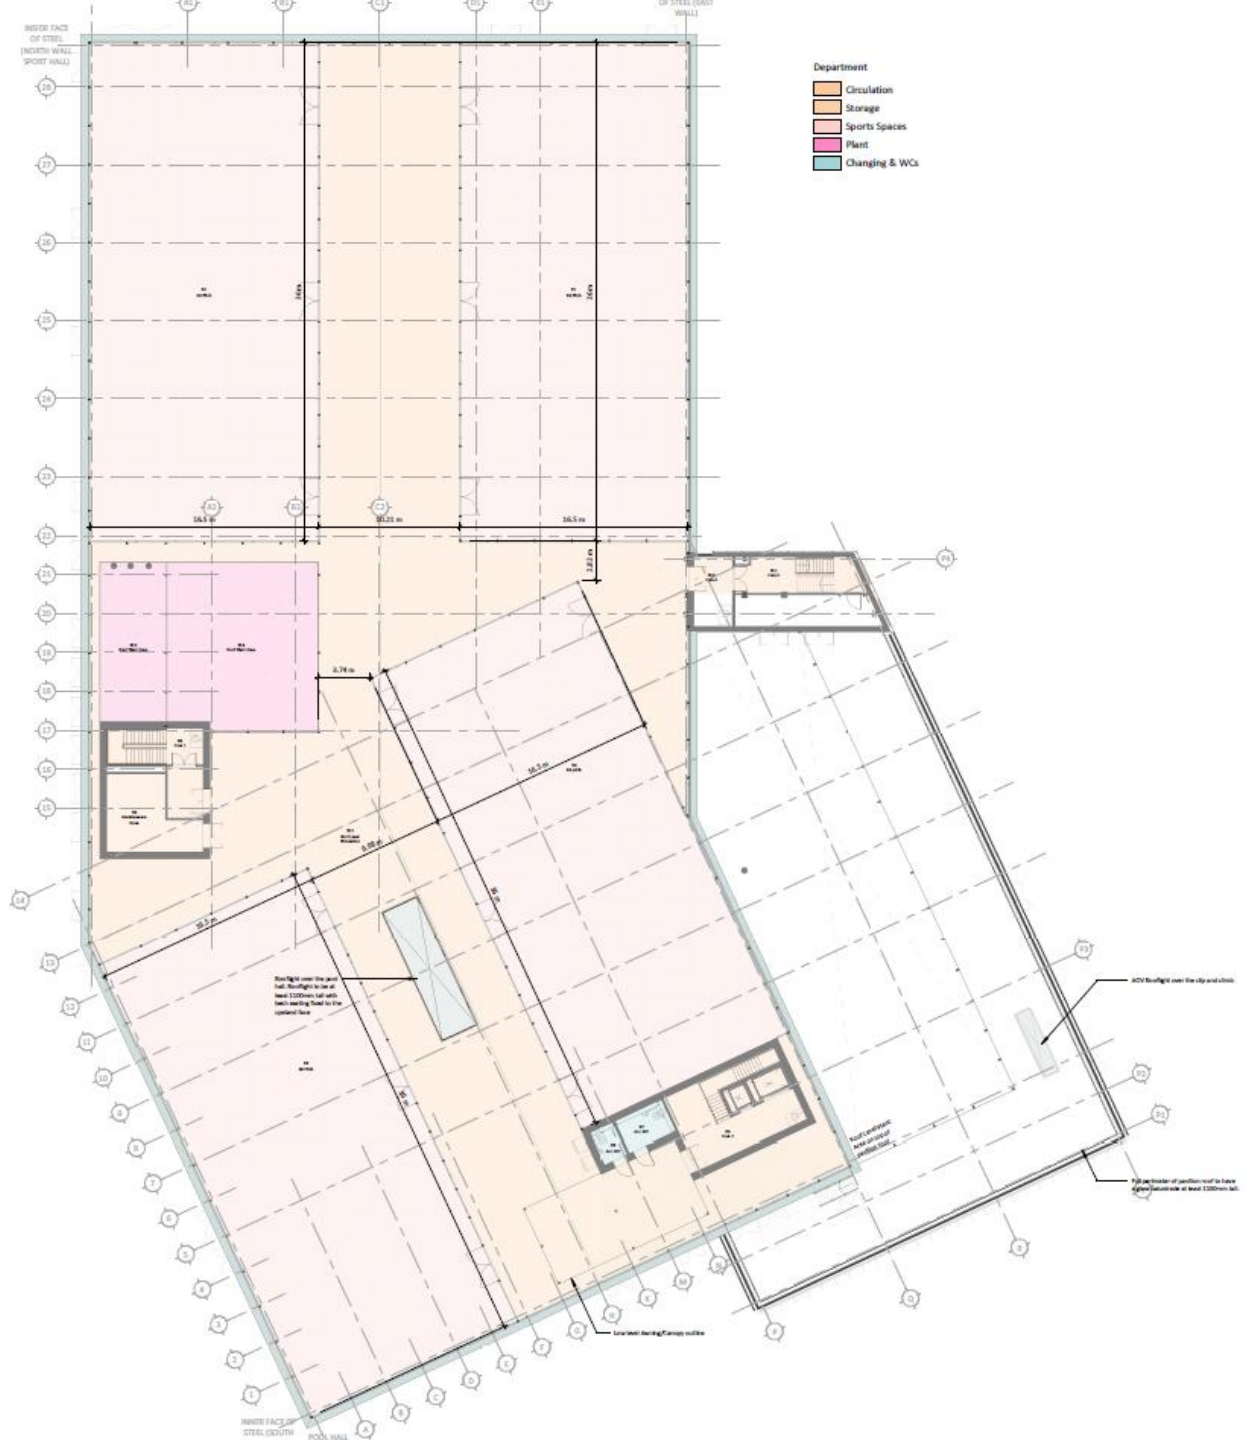

tenne
buse

Beech Tree
Cottage

Jannel

Meadow Croft

El Sub Sta

Mast

Coun

Elevation Key A
Scale - 1 : 200

Indicative 3D View

(21)0007
F

KEY PLAN - 1:500

Elevation Key F
Scale - 1 : 200

Proposed Elevation F
Scale - 1 : 100

Elevation Key C
Scale - 1 : 200

Proposed Elevation C
Scale - 1 : 100

Elevation Key B2
Scale - 1 : 200

Proposed Elevation B2
Scale - 1 : 100

KEY PLAN - 1:500

Indicative 3D View

KEY PLAN - 1:500

Elevation Key B1

Scale - 1 : 200

Proposed Elevation B1

Scale - 1 : 100

Indicative 3D View

KEY PLAN - 1:500

Proposed Elevation Key E

Scale - 1 : 200

Proposed Elevation E

Scale - 1 : 100

KEY PLAN - 1:500

Elevation Key D2