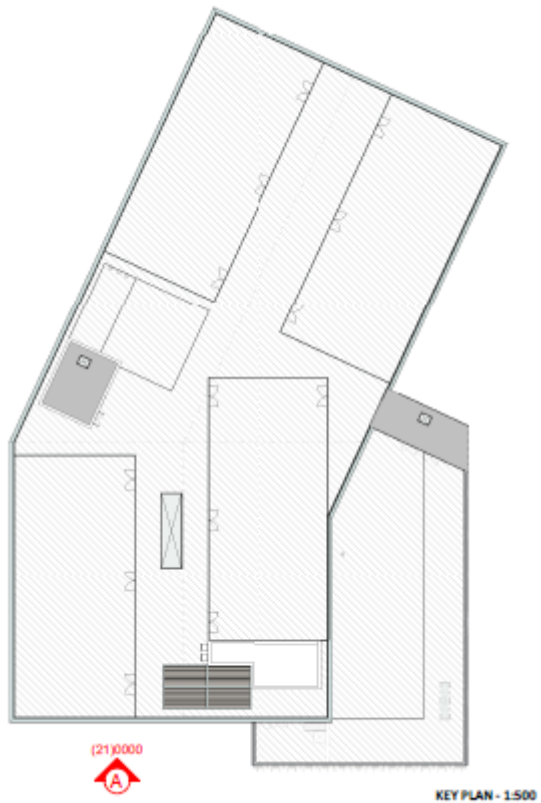

tenne
buse

Beech Tree
Cottage

Jannel

Meadow Croft

El Sub Sta

Mast

Coun

Elevation Key A
Scale - 1 : 200

Indicative 3D View

(21)0007
F

KEY PLAN - 1:500

Elevation Key F
Scale - 1 : 200

Proposed Elevation F
Scale - 1 : 100

Elevation Key C
Scale - 1 : 200

Proposed Elevation C
Scale - 1 : 100

Elevation Key B2
Scale - 1 : 200

Proposed Elevation B2
Scale - 1 : 100

KEY PLAN - 1:500

Indicative 3D View

KEY PLAN - 1:500

Elevation Key B1

Scale - 1 : 200

Proposed Elevation B1

Scale - 1 : 100