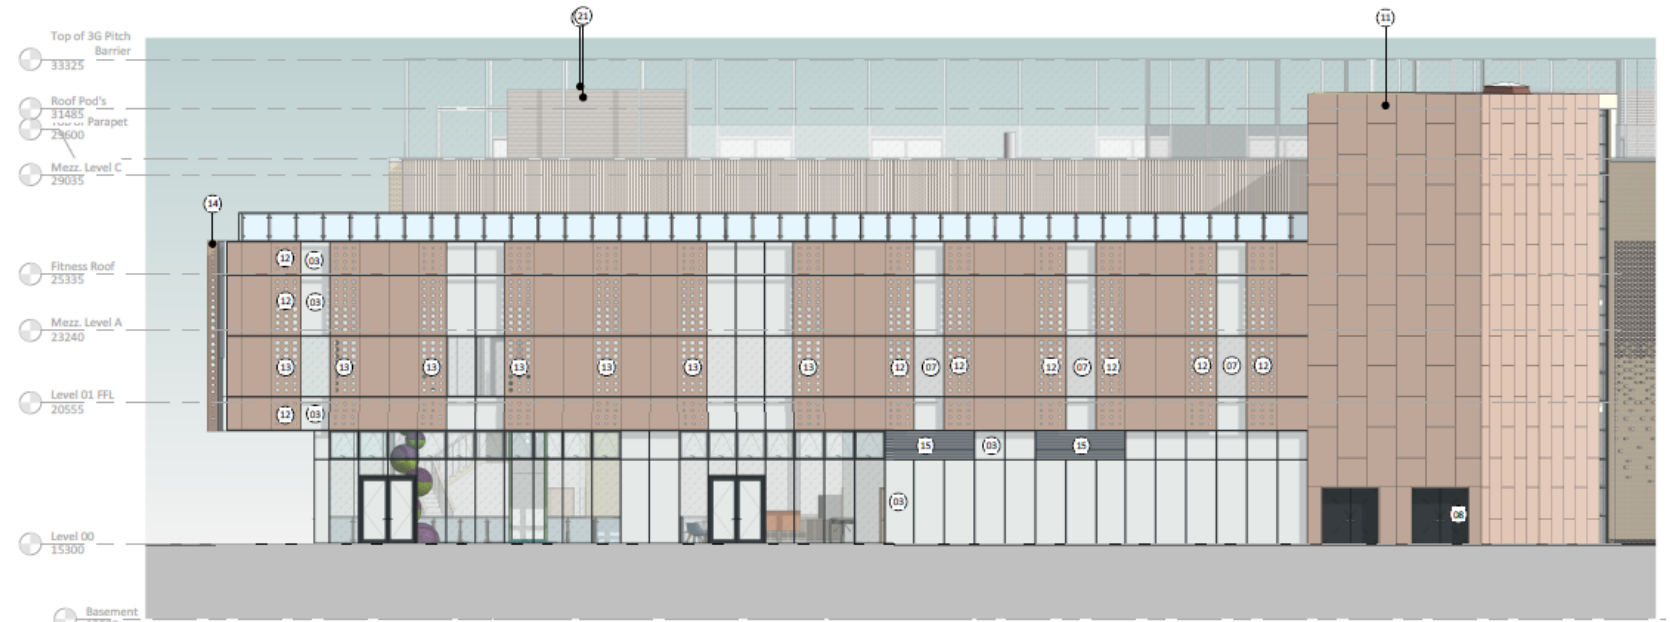

Proposed Elevation B2
Scale - 1 : 100

KEY PLAN - 1:500

Indicative 3D View

KEY PLAN - 1:500

Elevation Key B1

Scale - 1 : 200

Proposed Elevation B1

Scale - 1 : 100

Indicative 3D View

KEY PLAN - 1:500

Proposed Elevation Key E

Scale - 1 : 200

Proposed Elevation E

Scale - 1 : 100

KEY PLAN - 1:500

Elevation Key D2

Scale - 1 : 200

Proposed Elevation D2

Scale - 1 : 100