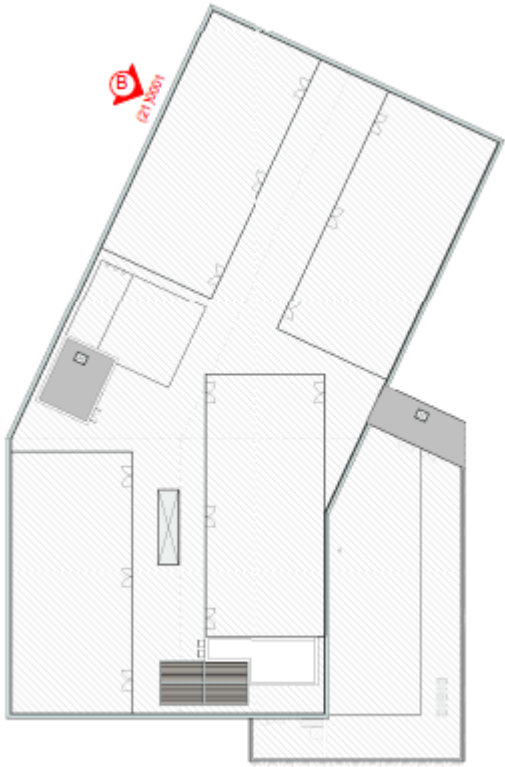

tenne
buse

Beech Tree
Cottage

Jannel

Meadow Croft

El Sub Sta

Mast

Coun

Elevation Key A
Scale - 1 : 200

Indicative 3D View

(21)0007
F

KEY PLAN - 1:500

Elevation Key F
Scale - 1 : 200

Proposed Elevation F
Scale - 1 : 100

Elevation Key C
Scale - 1 : 200

Proposed Elevation C
Scale - 1 : 100

Elevation Key B2
Scale - 1 : 200

Proposed Elevation B2
Scale - 1 : 100

KEY PLAN - 1:500

Indicative 3D View

KEY PLAN - 1:500

Elevation Key B1

Scale - 1 : 200

Proposed Elevation B1

Scale - 1 : 100

Indicative 3D View

KEY PLAN - 1:500

Proposed Elevation Key E

Scale - 1 : 200

Proposed Elevation E

Scale - 1 : 100

KEY PLAN - 1:500

Elevation Key D2