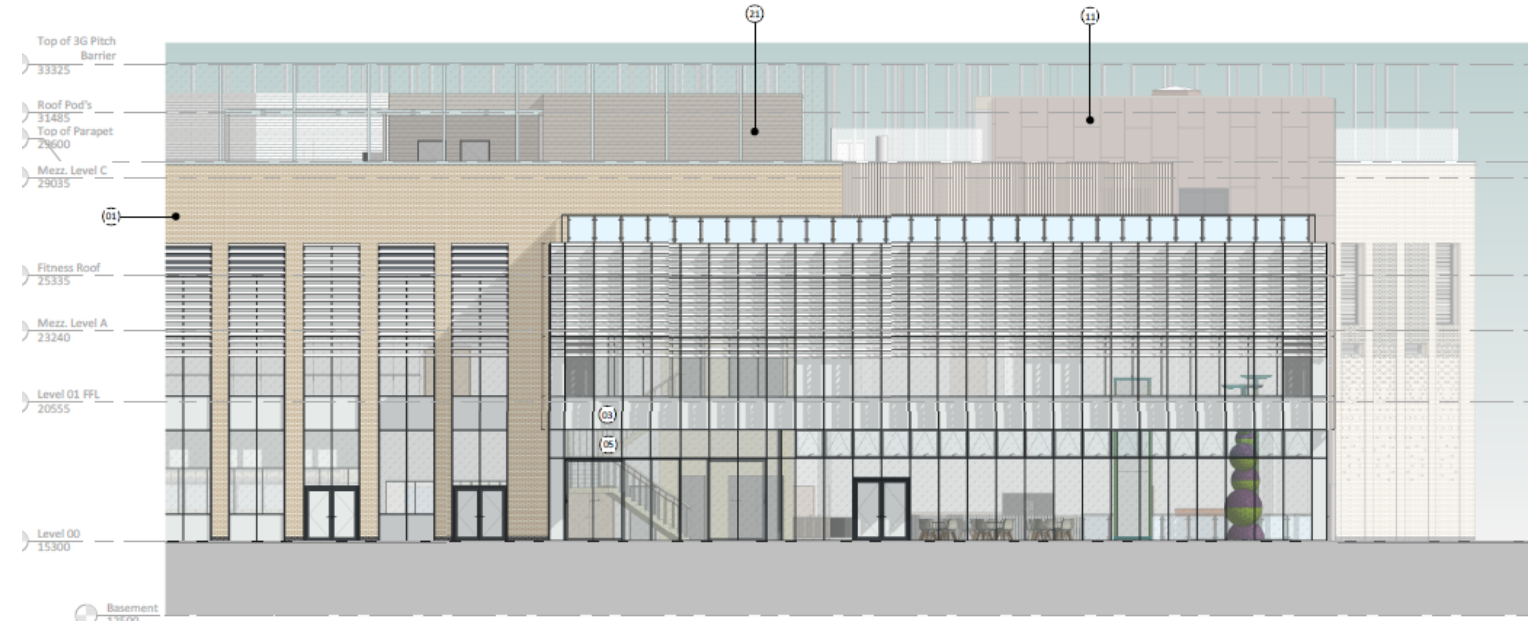

tenne
buse

Beech Tree
Cottage

Jannel

Meadow Croft

El Sub Sta

Mast

Coun

Elevation Key A
Scale - 1 : 200

Indicative 3D View

(21)0007
F

KEY PLAN - 1:500

Elevation Key F
Scale - 1 : 200

Proposed Elevation F
Scale - 1 : 100

Elevation Key C
Scale - 1 : 200

Proposed Elevation C
Scale - 1 : 100

Elevation Key B2
Scale - 1 : 200

Proposed Elevation B2
Scale - 1 : 100

KEY PLAN - 1:500

Indicative 3D View

KEY PLAN - 1:500

Elevation Key B1

Scale - 1 : 200

Proposed Elevation B1

Scale - 1 : 100

Indicative 3D View

KEY PLAN - 1:500

Proposed Elevation Key E

Scale - 1 : 200

Proposed Elevation E

Scale - 1 : 100

KEY PLAN - 1:500

Elevation Key D2