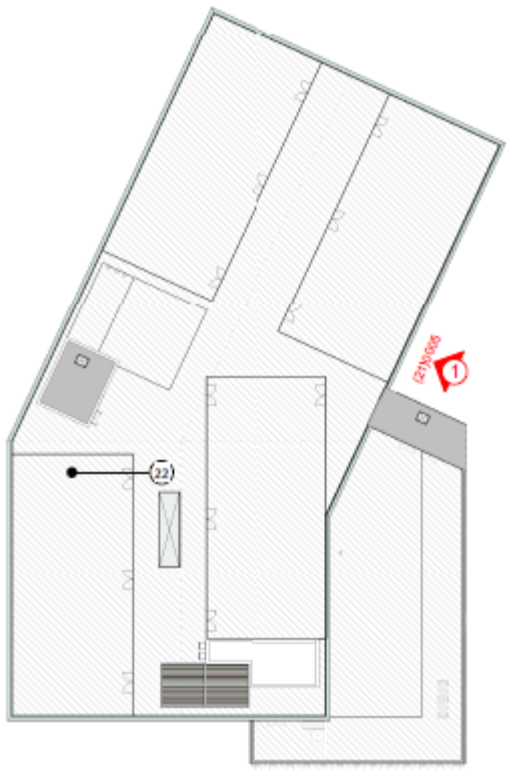

Indicative 3D View

(21)0007
F

KEY PLAN - 1:500

Elevation Key F
Scale - 1 : 200

Proposed Elevation F
Scale - 1 : 100

Elevation Key C
Scale - 1 : 200

Proposed Elevation C
Scale - 1 : 100

Elevation Key B2
Scale - 1 : 200

Proposed Elevation B2
Scale - 1 : 100

KEY PLAN - 1:500

Indicative 3D View

KEY PLAN - 1:500

Elevation Key B1

Scale - 1 : 200

Proposed Elevation B1

Scale - 1 : 100

Indicative 3D View

KEY PLAN - 1:500

Proposed Elevation Key E

Scale - 1 : 200

Proposed Elevation E

Scale - 1 : 100

KEY PLAN - 1:500

Elevation Key D2

Scale - 1 : 200

Proposed Elevation D2

Scale - 1 : 100