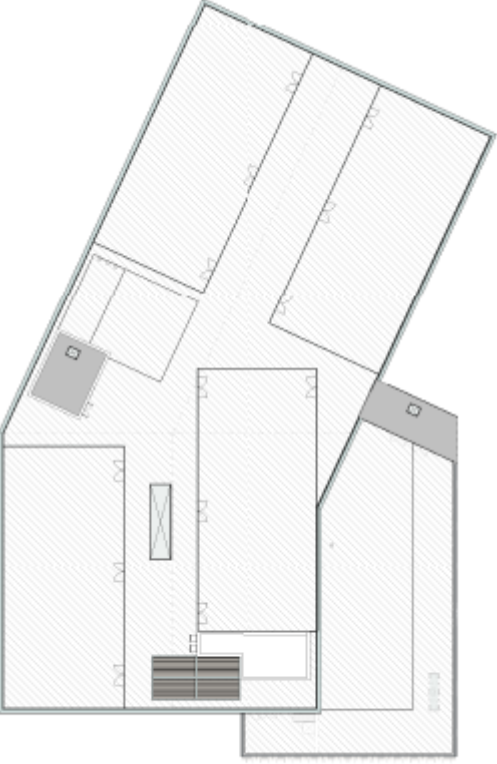

tenne
buse

Beech Tree
Cottage

Jannel

Meadow Croft

El Sub Sta

Mast

Coun

Elevation Key A
Scale - 1 : 200

Indicative 3D View

(21)0007
F

KEY PLAN - 1:500

Elevation Key F
Scale - 1 : 200

Proposed Elevation F
Scale - 1 : 100

Elevation Key C
Scale - 1 : 200

Proposed Elevation C
Scale - 1 : 100

Elevation Key B2
Scale - 1 : 200

Proposed Elevation B2
Scale - 1 : 100

KEY PLAN - 1:500

Indicative 3D View

KEY PLAN - 1:500

Elevation Key B1

Scale - 1 : 200

Proposed Elevation B1

Scale - 1 : 100

Indicative 3D View

KEY PLAN - 1:500

Proposed Elevation Key E

Scale - 1 : 200

Proposed Elevation E

Scale - 1 : 100

KEY PLAN - 1:500

Elevation Key D2